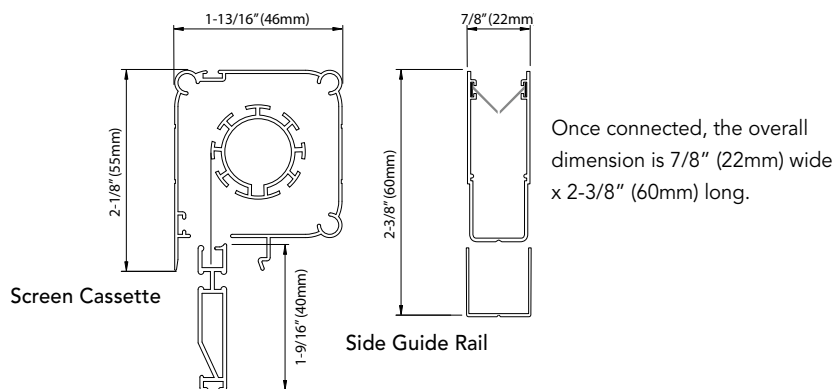

SERIES: **SIERRA 800**

with 18x16 CHARCOAL COLOR INSECT SCREEN FABRIC

OPTIONS FOR CUSTOM MADE SCREENS

2030 Solar Insect Screen [Color: Charcoal]	List per Sq. ft. (W x H) / 144 = Sq. Ft.
SheerWeave 1000 Fabric: [Colors: White, Antique White]	List per Sq. ft. (W x H) / 144 = Sq. Ft.
SheerWeave 2360 Fabric: [Colors: Oyster , Oyster Beige]	List per Sq. ft. (W x H) / 144 = Sq. Ft.
Bulb Seal for Pull Bar	List per lineal in of width measurement

Optional 30mm Side Guide Rails with Wind Pile (for openings up to 72" wide) | No Additional Charge

BUILT TO ORDER MINIMUMS & MAXIMUMS BY TYPE OF SCREEN FABRIC:

FABRIC	MIN. WIDTH	MAX. WIDTH	MIN. HEIGHT	MAX. HEIGHT
Standard 18x16 Insect Screen	26"	192"	24"	96"
2030 Solar Insect Screen	26"	108"	24"	80"
SheerWeave 1000 (Colors: White, Antique White)	26"	108"	24"	56"
SheerWeave 2360 (Colors: Oyster, Oyster Beige)	26"	108"	24"	59"

PART PROFILES

View and download the installation instructions at:

www.geniusscreens.com/installation